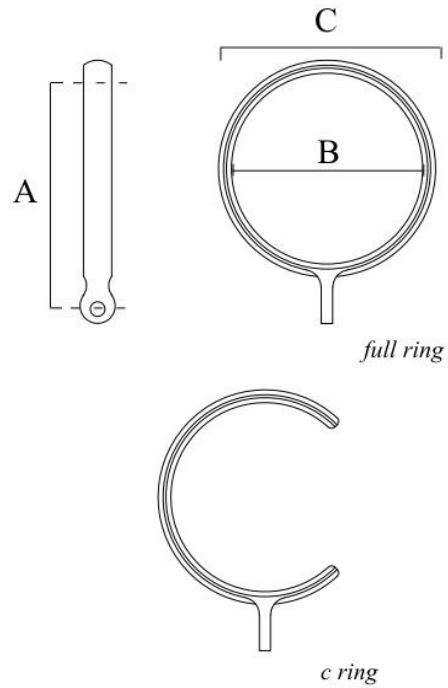

Curtain Rod Ring - Round

ROD DIAMETER	A	B	C
1.37" dia or 1.5 dia	2.5"	1.87"	2.23"
2" dia	3.33"	2.69"	3.06"

FINISHES
polished brass
satin brass
polished nickel
satin nickel
lucite *

*only available in full rings